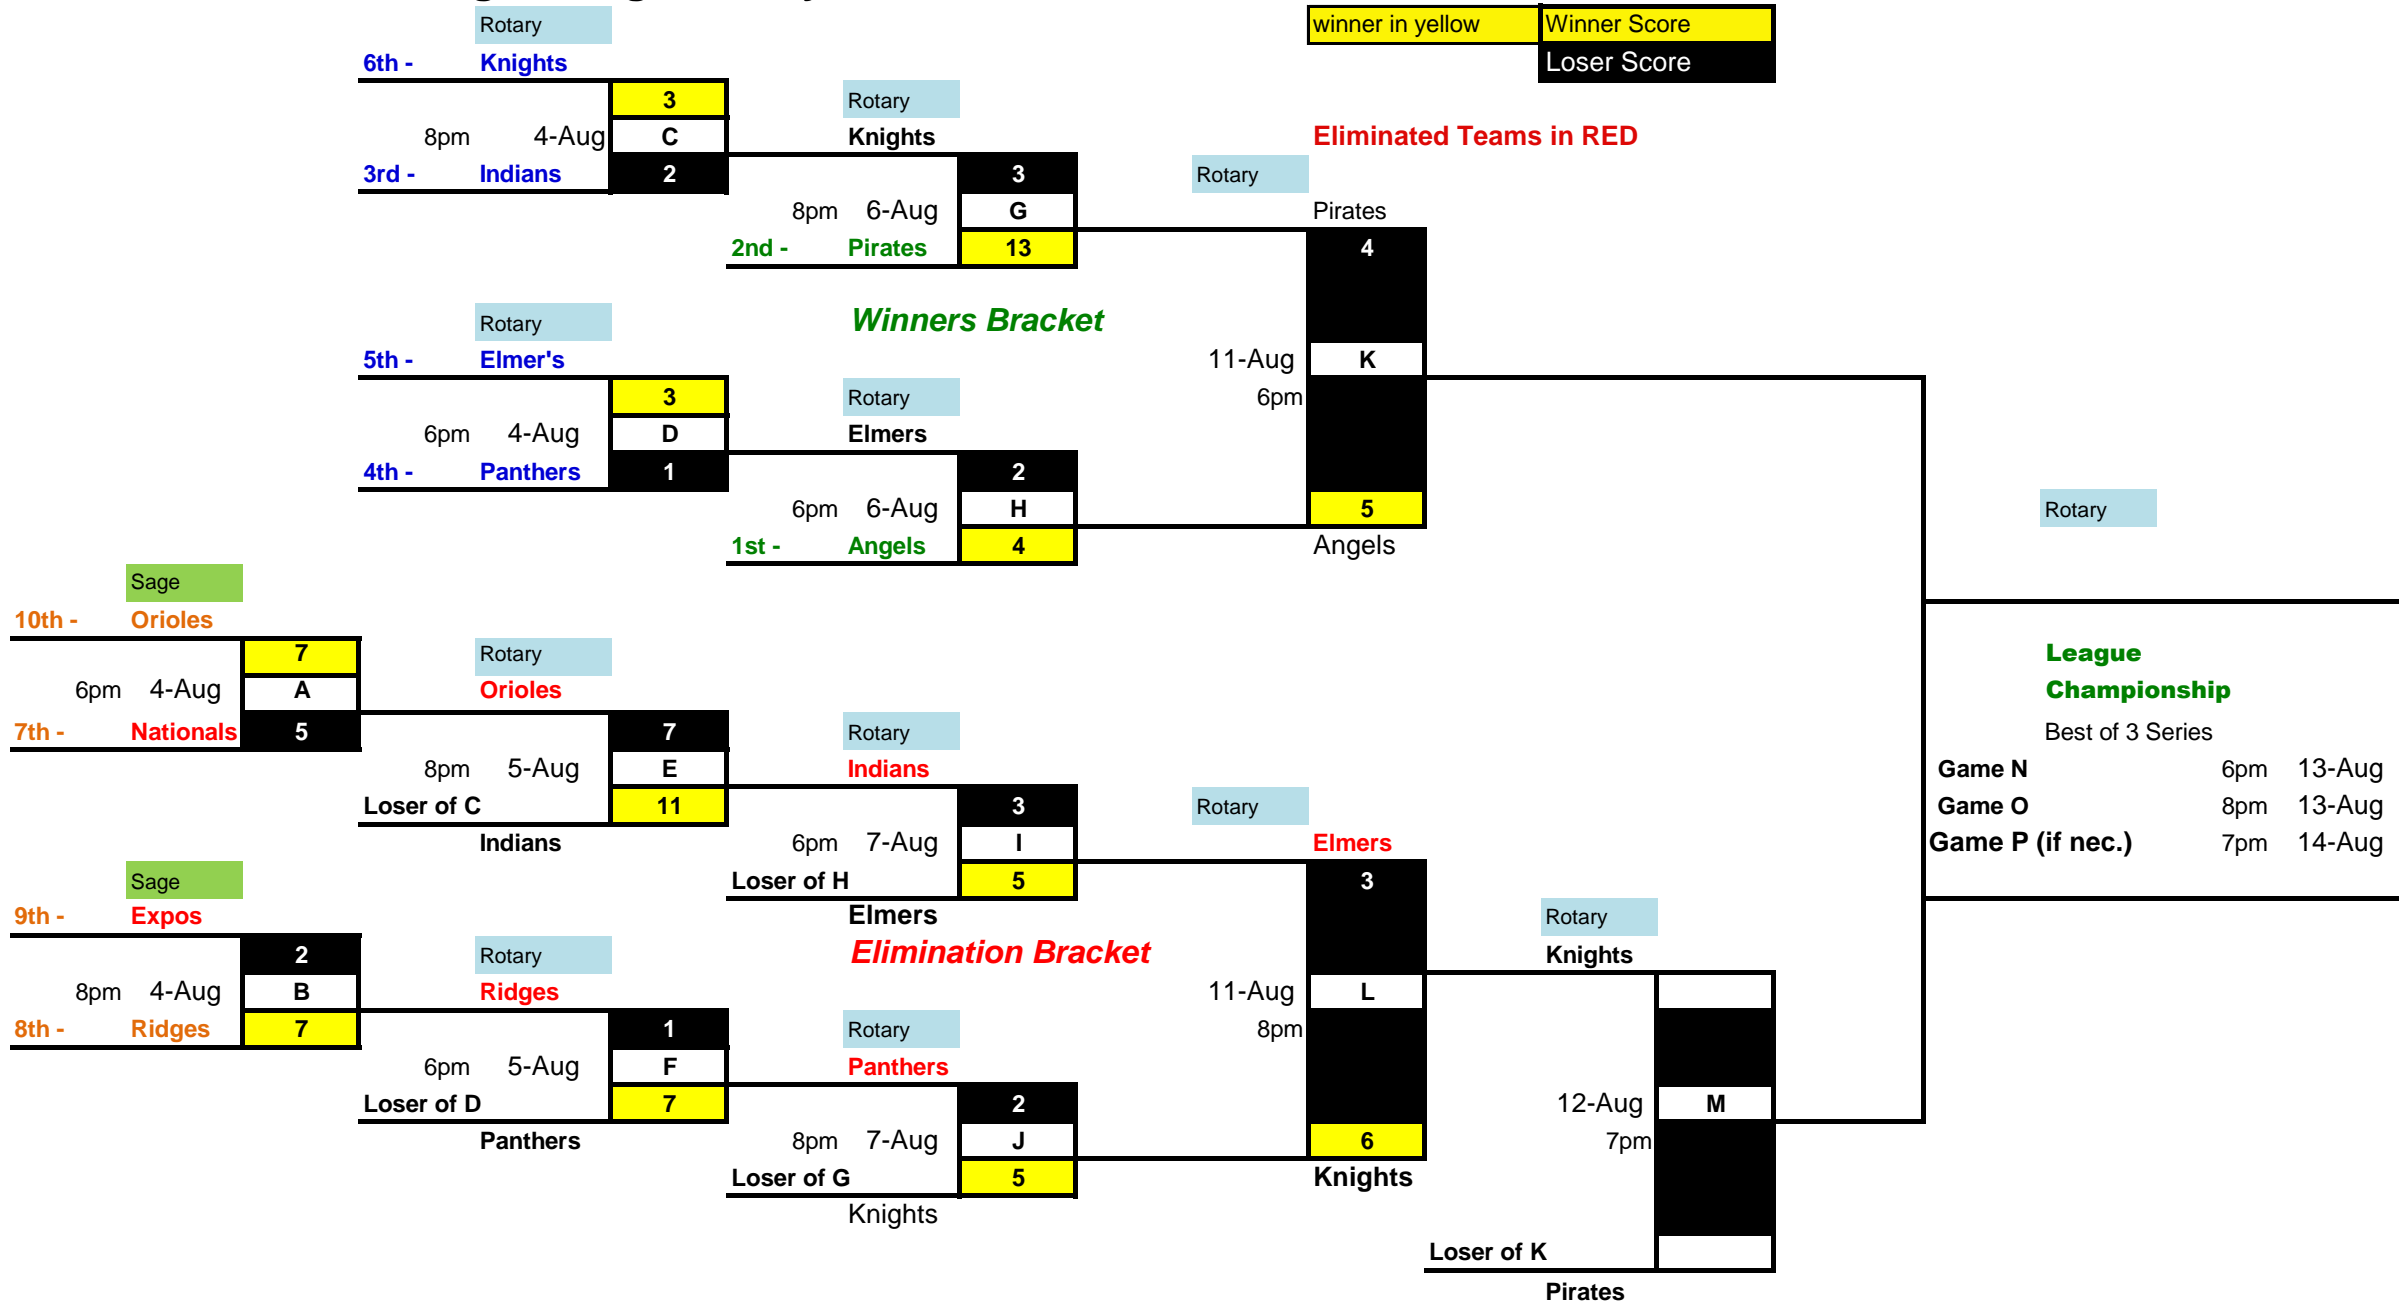

2014 Manchester Twilight League - Playoff Bracket

Final Regular Season Standings: Seeds 1-10 for Playoff Bracket

Full Playoff Standings		W	L	T	PCT	Games	GB	
1	East Hartford Angels	18	7	1	.712	26		1st Round Bye - overall 1 seed
2	Glastonbury Pirates	17	9	0	.654	26	1.5	1st Round Bye - other division winner
3	Tunxis Grill Indians	15	10	1	.596	26	3	
4	Portland Panthers	14	11	1	.558	26	4	
5	Elmer's Place	12	11	3	.519	26	5	
6	Bristol Knights	13	13	0	.500	26	5.5	hold head to head tie-braker
7	Moodus Nationals	13	13	0	.500	26	5.5	Start in Elimination Bracket
8	Willimantic Ridges	10	15	1	.404	26	8	Start in Elimination Bracket
9	Loco Perro Expos	8	18	0	.308	26	10.5	Start in Elimination Bracket
10	Chicago Sam's Orioles	6	19	1	.250	26	12	Start in Elimination Bracket
Totals		126	126	8	.500			

Final Divisional Standings: Top Seeds get playoffs bye

CENTRAL		W	L	T	PCT	games	GB	RS	RA	Diff
C1	East Hartford Angels	18	7	1	.712	26		148	105	43
C2	Tunxis Grill Indians	15	10	1	.596	26	3	132	109	23
C3	Elmer's Place	12	11	3	.519	26	5	130	105	25
C4	Bristol Knights	13	13	0	.500	26	5.5	121	130	-9
C5	Chicago Sam's Orioles	6	19	1	.250	26	11.5	78	164	-86
Totals		64	60	6	0.515385	130		609	613	-4

EAST		W	L	T	PCT	games	GB	RS	RA	Diff
E1	Glastonbury Pirates	17	9	0	.654	26		146	94	52
E2	Portland Panthers	14	11	1	.558	26	2.5	101	92	9
E3	Moodus Nationals	13	13	0	.500	26	4	101	111	-10
E4	Willimantic Ridges	10	15	1	.404	26	6.5	91	100	-9
E5	Loco Perro Expos	8	18	0	.308	26	9	90	128	-38
Totals		62	66	2	0.484615	130		529	525	4